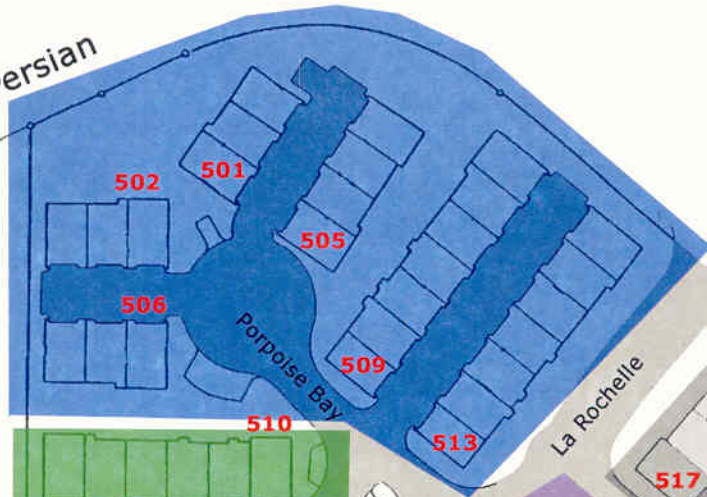

Chippendale (Plan 3)

2 bedroom, 2 1/2 bath

By Unit Type/Floor plan

Persian

La Rochelle
Fair Oaks Way

- Phase 1 - 21 units, 1172 are models.
- Phase 2, 27 units
- Phase 3, 27 units
- Phase 4, 28 units
- Phase 5, 24 units
- Phase 6, 28 units
- Phase 7, 14 units, include 1172 model conversions

Fair Oaks

Karlstad

Tasman

By Construction Phase