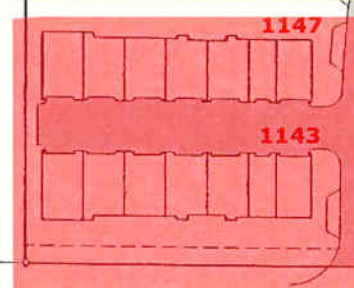

Chippendale (Plan 3)

2 bedroom, 2 1/2 bath

By Unit Type/Floor plan

Persian

La Rochelle
Fair Oaks Way

- Phase 1 - 21 units, 1172 are models.
- Phase 2, 27 units
- Phase 3, 27 units
- Phase 4, 28 units
- Phase 5, 24 units
- Phase 6, 28 units
- Phase 7, 14 units, include 1172 model conversions