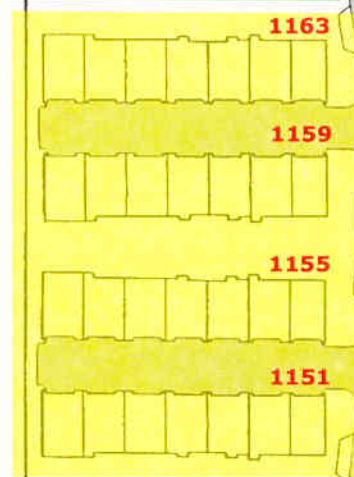

Chippendale (Plan 3)

2 bedroom, 2 1/2 bath

By Unit Type/Floor plan

Persian

La Rochelle
Fair Oaks Way

- Phase 1 - 21 units, 1172 are models.
- Phase 2, 27 units
- Phase 3, 27 units
- Phase 4, 28 units
- Phase 5, 24 units
- Phase 6, 28 units
- Phase 7, 14 units, include 1172 model conversions