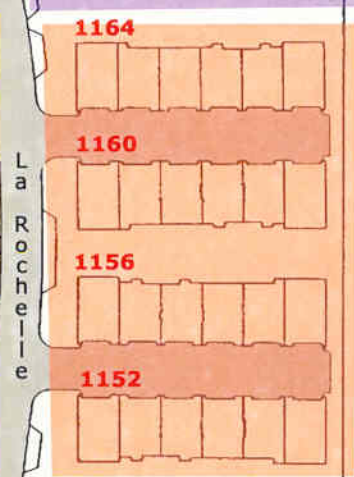

Chippendale (Plan 3)

2 bedroom, 2 1/2 bath

By Unit Type/Floor plan

Persian

La Rochelle
Fair Oaks Way

- Phase 1 - 21 units, 1172 are models.
- Phase 2, 27 units
- Phase 3, 27 units
- Phase 4, 28 units
- Phase 5, 24 units
- Phase 6, 28 units
- Phase 7, 14 units, include 1172 model conversions

Fair Oaks

Karlstad

Tasman

By Construction Phase