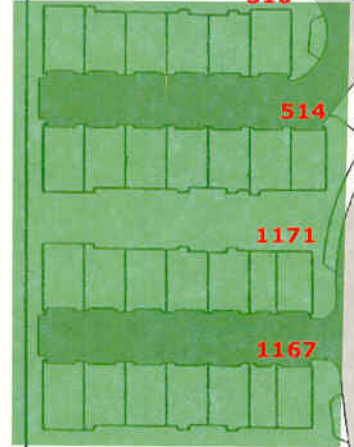

Chippendale (Plan 3)

2 bedroom, 2 1/2 bath

By Unit Type/Floor plan

Persian

La Rochelle
Fair Oaks Way

- Phase 1 - 21 units, 1172 are models.
- Phase 2, 27 units
- Phase 3, 27 units
- Phase 4, 28 units
- Phase 5, 24 units
- Phase 6, 28 units
- Phase 7, 14 units, include 1172 model conversions