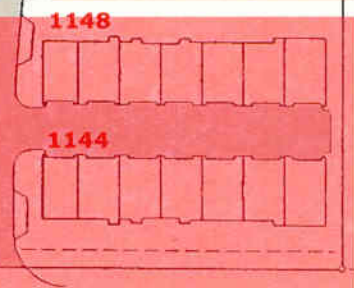

Chippendale (Plan 3)

2 bedroom, 2 1/2 bath

By Unit Type/Floor plan

Persian

La Rochelle
Fair Oaks Way

- Phase 1 - 21 units, 1172 are models.
- Phase 2, 27 units
- Phase 3, 27 units
- Phase 4, 28 units
- Phase 5, 24 units
- Phase 6, 28 units
- Phase 7, 14 units, include 1172 model conversions